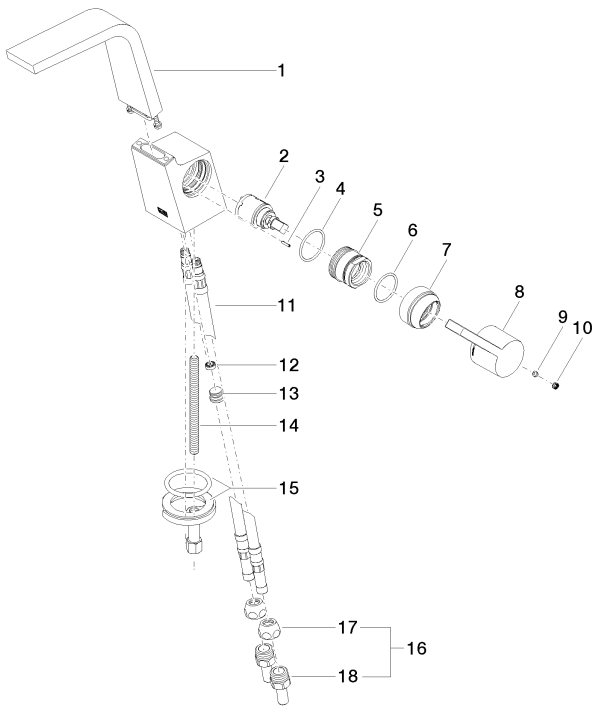

## Sink - CL.1

Single-lever lavatory mixer without drain - polished chrome

Article number: 33 521 705-00 0010

- 6-3/4" Projection
- Rigid spout
- Rectangular aerator with 40 individual streams
- Total height 8-7/8"
- 2-1/4" x 2" base dimension
- Height to aerator/spout outlet 8-3/8"
- 1-3/8" hole diameter
- Water flow rate limited to max. 1.1 gpm
- lead-free
- inlet: 2 x pressure hose with 3/8" compression fitting

## Dimensional drawing

Sink - CL.1

Single-lever lavatory mixer without drain - polished chrome

Article number: 33 521 705-00 0010

All dimensions in mm / inch = mm x 0,0394

Flow rate chart

## Sink - CL.1

Single-lever lavatory mixer without drain - polished chrome

Article number: 33 521 705-00 0010

**Sink - CL.1**

Single-lever lavatory mixer without drain - polished chrome

Article number: 33 521 705-00 0010

**Spare parts list**

Number	Item Number	Designation	Number of units
1	90 11 70 001 00-00	spout	1
2	90 15 05 042 00 90	cartridge	1
3	09 31 11 152 90	pin	1
4	09 14 10 137 90	seal	1
5	09 24 04 294 90	sleeve	1
6	09 14 10 063 90	seal	1
7	09 28 30 029-00	cover	1
8	09 20 67 010-00	handle	1
9	09 31 11 030 90	pin	1
10	09 31 20 109 90	plug	1
11	04 30 04 018 00 90	hose	2
12	09 23 01 034 90	flow reducer	1
13	04 31 20 039 10 90	plug	1
14	09 31 11 012 90	pin	1
15	04 30 11 038 75 90	fixing set	1
16	04 24 04 222 00-00	adaptor	1
17	04 23 30 031 01-07	threaded connector	2
18	09 24 04 222 10-00	adaptor	2