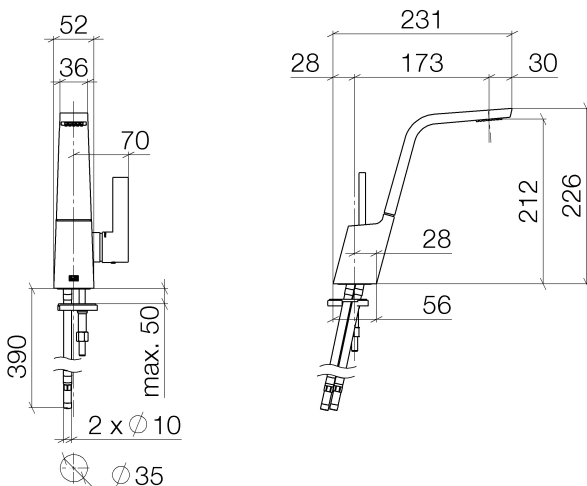

## Sink - CL.1

Single-lever lavatory mixer without drain - polished chrome

Article number: 33 521 705-00 0010

- 6-3/4" Projection
- Rigid spout
- Rectangular aerator with 40 individual streams
- Total height 8-7/8"
- 2-1/4" x 2" base dimension
- Height to aerator/spout outlet 8-3/8"
- 1-3/8" hole diameter
- Water flow rate limited to max. 1.1 gpm
- lead-free
- inlet: 2 x pressure hose with 3/8" compression fitting

## Dimensional drawing

Sink - CL.1

Single-lever lavatory mixer without drain - polished chrome

Article number: 33 521 705-00 0010

All dimensions in mm / inch = mm x 0,0394

Flow rate chart

## Sink - CL.1

Single-lever lavatory mixer without drain - polished chrome

Article number: 33 521 705-00 0010

**Sink - CL.1**

Single-lever lavatory mixer without drain - polished chrome

Article number: 33 521 705-00 0010

**Spare parts list**

Number	Item Number	Designation	Number of units
1	90 11 70 001 00-00	spout	1
2	90 15 05 042 00 90	cartridge	1
3	09 31 11 152 90	pin	1
4	09 14 10 137 90	seal	1
5	09 24 04 294 90	sleeve	1
6	09 14 10 063 90	seal	1
7	09 28 30 029-00	cover	1
8	09 20 67 010-00	handle	1
9	09 31 11 030 90	pin	1
10	09 31 20 109 90	plug	1
11	04 30 04 018 00 90	hose	2
12	09 23 01 034 90	flow reducer	1
13	04 31 20 039 10 90	plug	1
14	09 31 11 012 90	pin	1
15	04 30 11 038 75 90	fixing set	1
16	04 24 04 222 00-00	adaptor	1
17	04 23 30 031 01-07	threaded connector	2
18	09 24 04 222 10-00	adaptor	2