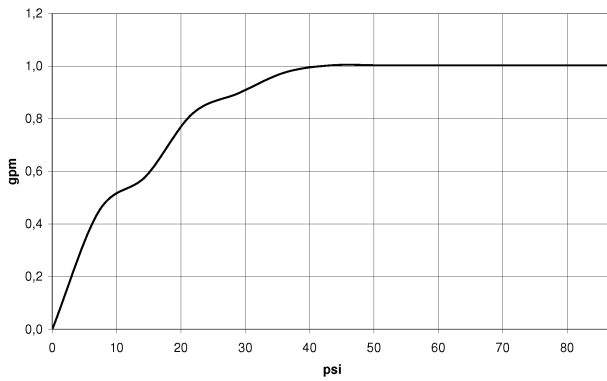

## Sink - CL.1

Single-lever lavatory mixer without drain - polished chrome

Article number: 33 521 705-00 0010

- 6-3/4" Projection
- Rigid spout
- Rectangular aerator with 40 individual streams
- Total height 8-7/8"
- 2-1/4" x 2" base dimension
- Height to aerator/spout outlet 8-3/8"
- 1-3/8" hole diameter
- Water flow rate limited to max. 1.1 gpm
- lead-free
- inlet: 2 x pressure hose with 3/8" compression fitting

## Dimensional drawing

Sink - CL.1

Single-lever lavatory mixer without drain - polished chrome

Article number: 33 521 705-00 0010

All dimensions in mm / inch = mm x 0,0394

Flow rate chart